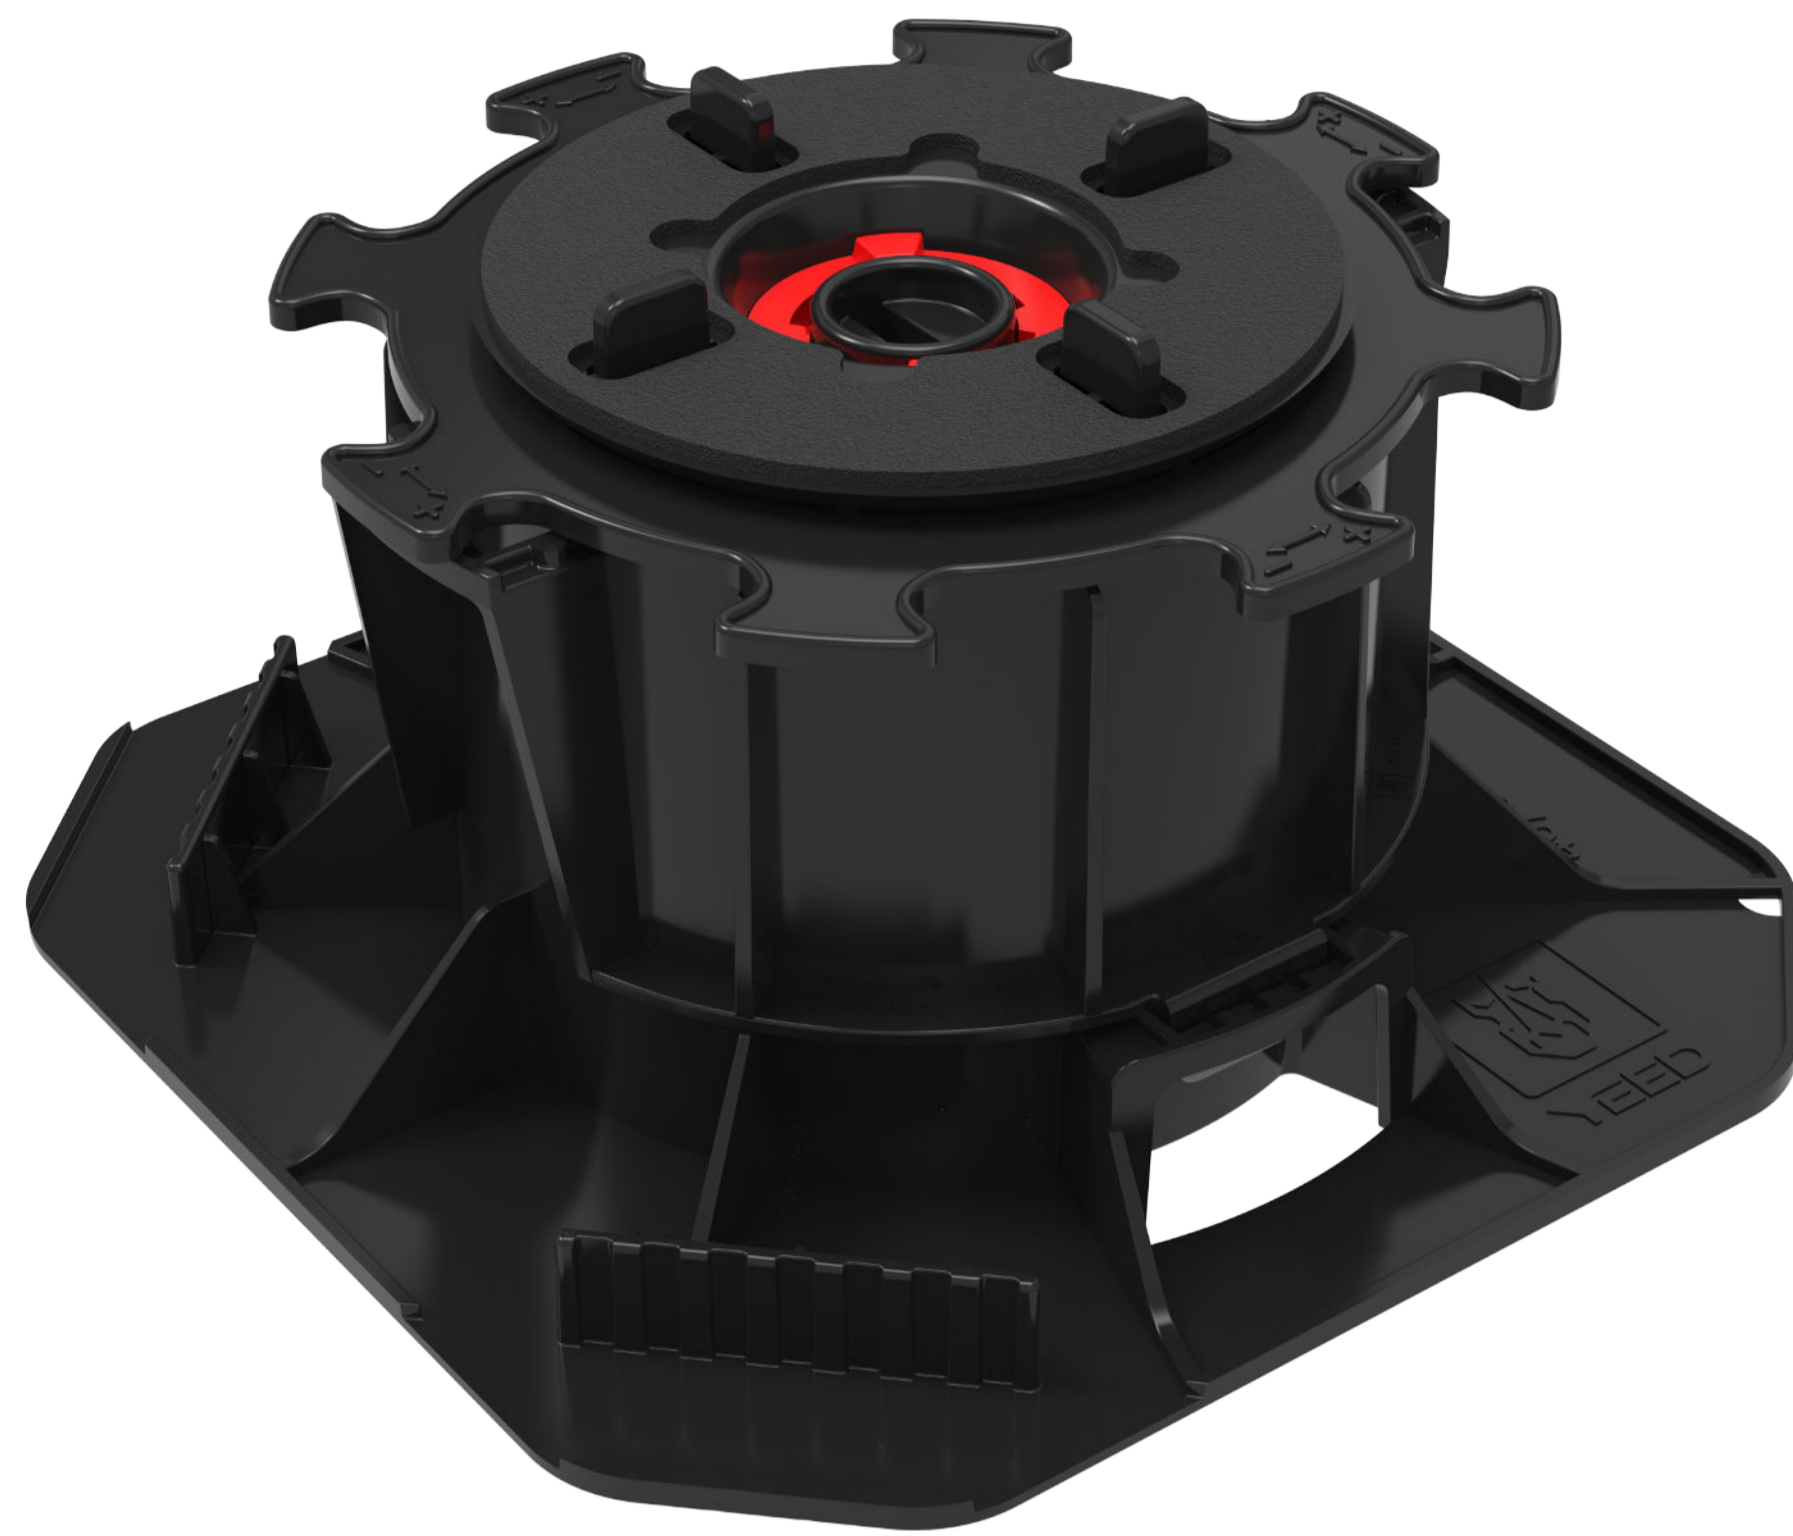

## ADJUSTABLE PEDESTAL 40/60 MM

PAVING

UNIKA RANGE

Recycled and recyclable

Made in France

## UNIKA adjustable pedestal 40/60mm

Discover the most efficient solution for any slab terrace installation. The UNIKA pedestal is height-adjustable from 40 to 60 mm. It can be raised to a height of up to 1 meter using the extension accessory. The height can be easily adjusted to the nearest millimeter using the adjustment ring: from the top by using the YEED Tightening key, or manually from the side.

The UNIKA pedestal is an all-in-one revolution: the noise buffer accessory is integrated directly onto the pedestal head, and the red clamping ring makes the head self-levelling or fixed.

**Note:** always calculate the height to catch up by deducting the thickness of the covering to obtain the required pedestal size.

### Technical characteristics

**Composition:** polypropylene (recycled and recyclable)

**Color:** black and red\*

**Origin:** France

**Garantee:** 10 years

**Conformity:** norm DTU 43.1

**Use:** pedestrian only